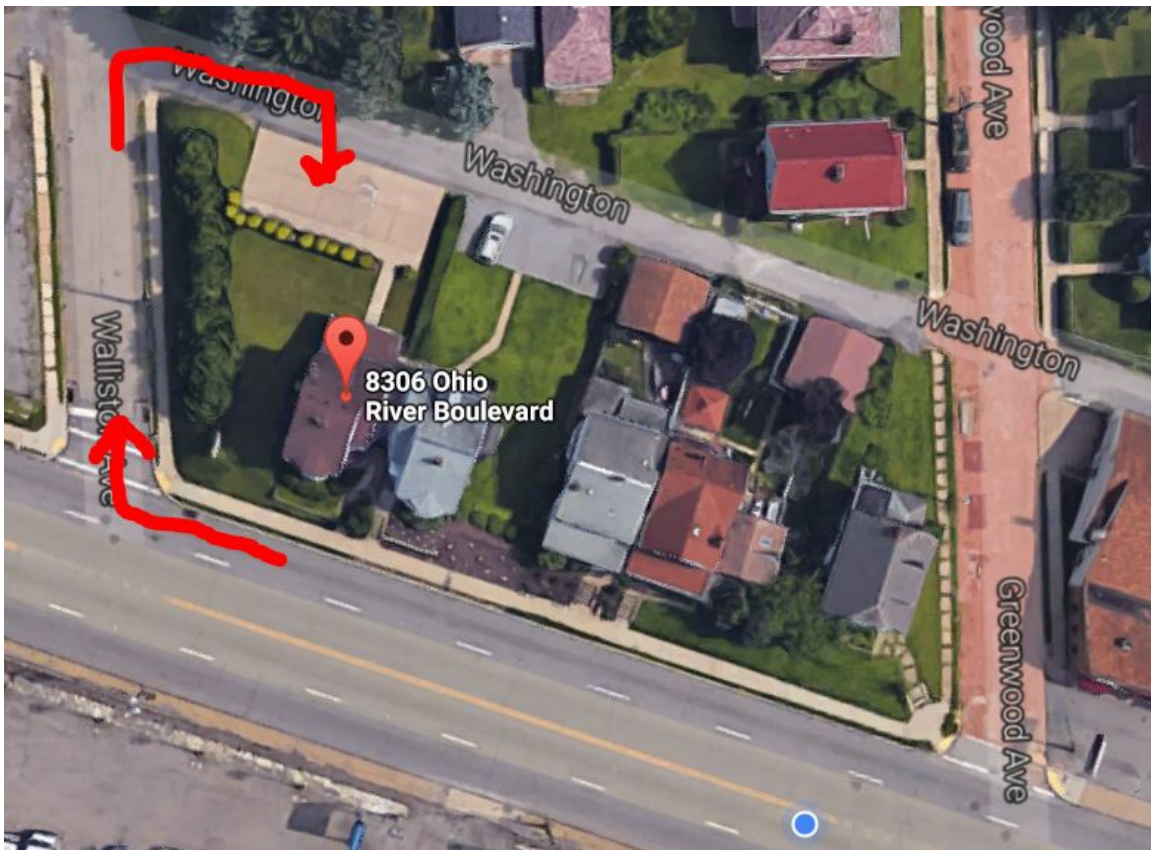

Directions to Quaker Valley COG

8306 Ohio River Blvd

Pittsburgh, PA 15202

[Google Map](#)

Parking is in rear of building.

From downtown Pittsburgh, head north on PA Route 65 for approximately 8 miles. Quaker Valley COG is located at the corner of Ohio River Blvd and Walliston Avenue. Turn right on to Walliston and then immediately right again onto the Washington Alley to access the parking lot.

Bus Service to 8306 Ohio River Blvd best obtained on the PAT 14, "Ohio River Valley." Take any route to North Shore T stop. Then board the Outbound 14 to the stop at Ohio River Blvd at Huntington Avenue (just beyond Walliston Ave at light). Walk 1 block south to 8306 Ohio River Blvd. Entrance is in the rear of the building. <http://www.portauthority.org/paac/apps/pdfs/14.pdf>